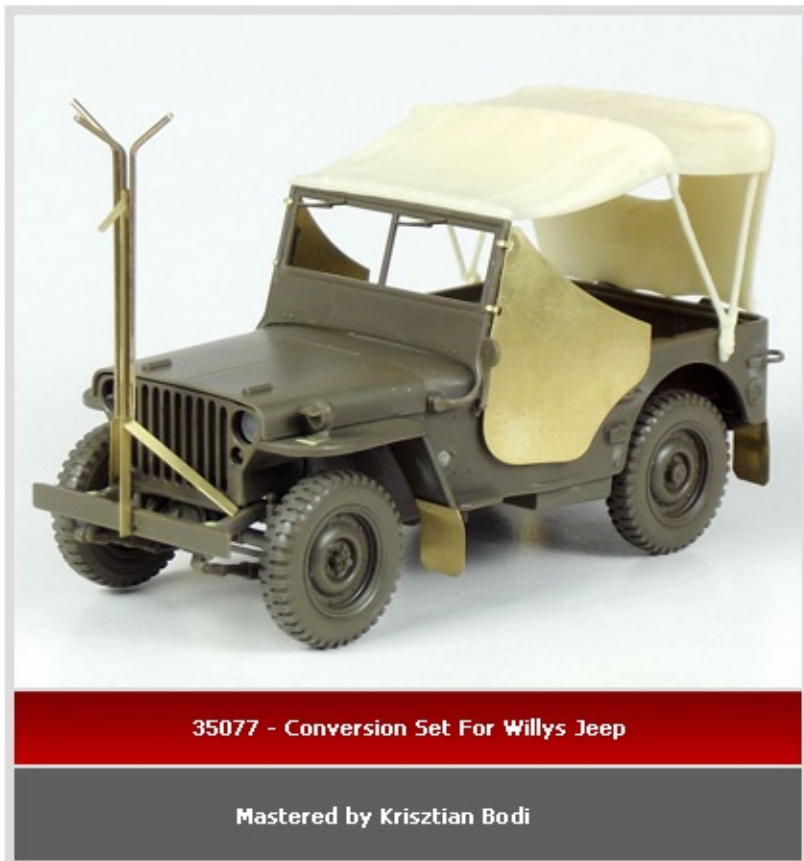

35077 - Conversion Set For Willys Jeep

Mastered by Krisztian Bodi